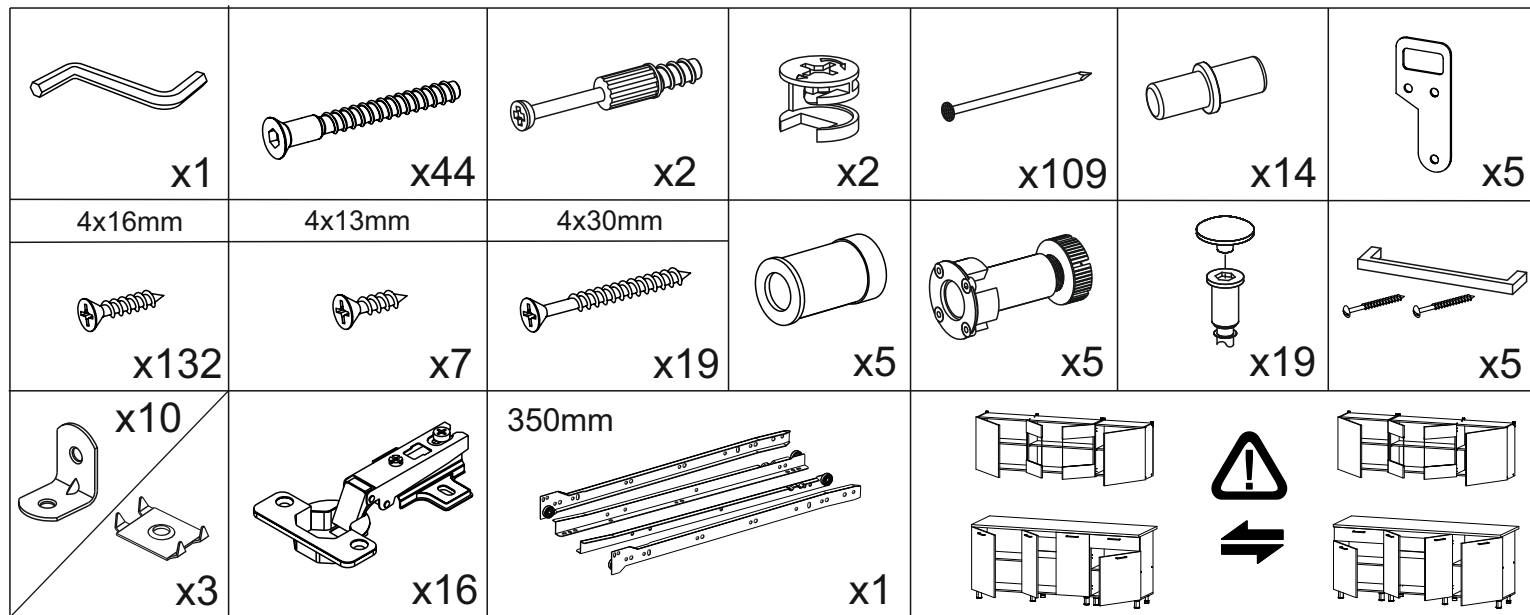

№	L=mm			Icon 1	Icon 2
	1	2	3		
1	600	280	16	2	2
2	600	280	16	2	2
3	554	280	16	1	2
4	1368	280	16	2	2
5	568	280	16	2	2
6	768	250	16	1	2
7	584	250	16	1	2
8	568	250	16	1	3
9, 10	704	426	16	2	1
11, 12	704	426	16	2	1
13	704	426	16	1	1
14	1400	426	16	1	1
15	600	426	16	1	1
16	584	426	16	1	1
17	568	426	16	1	1
18	400	80	16	2	3
19	512	80	16	1	3
20	768	74	16	2	2
21	597	397	16	2	3
22	597	597	16	2	3
23	712	397	16	2	3
24	712	597	16	1	3
25	552	597	16	1	3
26	156	597	16	1	3
27	716	597	3	1	4
28	582	597	3	1	4
29	1397	290	3	2	4
30	358	613	3	2	4
31	539	397	3	1	4
32	2000	600	26	1	4

Сборка ящика